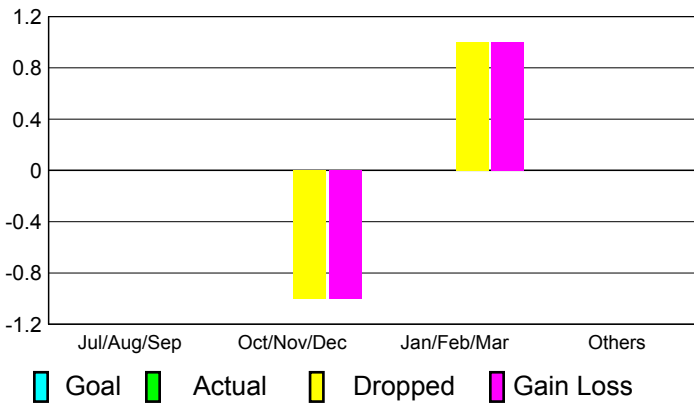

2010-2011 GMT Reports for District (or Undistricted) **REP OF RUSSIA**

GMT: Klaus Tang

Location: REP OF RUSSIA

GMT CA: 4

CLUBS

**Club Results
2010-2011**

**Clubs
2009-2010**

Month	New Club Goal	Actual New Clubs	Actual Dropped Clubs	Gain/Loss of Clubs	Gain/Loss of Clubs
Jul/Aug/Sep	0	0	0	0	0
Oct/Nov/Dec	0	0	-1	-1	0
Jan/Feb/Mar	0	0	1	1	0
Apr/May/Jun	0	0	0	0	0
Totals	0	0	0	0	0

Club Results 2010-2011

Goal, New, Dropped, Gain/Loss

Comparison of Club Gain/Loss

Current Year Compared to the Previous Year