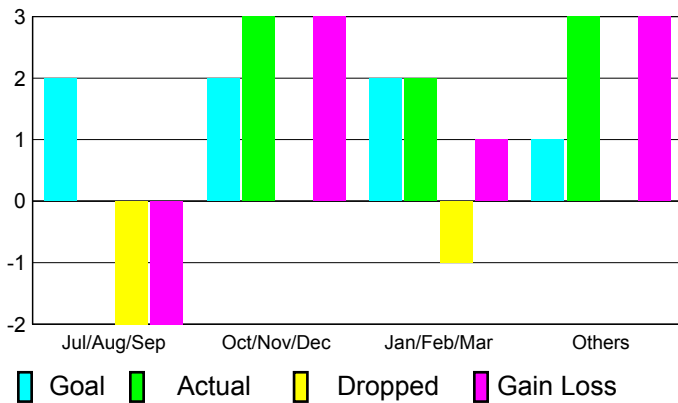

2010-2011 GMT Reports for District (or Undistricted) **District 124**

GMT: **Klaus Tang**

Location: **ROMANIA**

GMT CA: **4**

CLUBS

Club Results
2010-2011

Clubs
2009-2010

Month	New Club Goal	Actual New Clubs	Actual Dropped Clubs	Gain/Loss of Clubs	Gain/Loss of Clubs
Jul/Aug/Sep	2	0	-2	-2	2
Oct/Nov/Dec	2	3	0	3	3
Jan/Feb/Mar	2	2	-1	1	-1
Apr/May/June	1	3	0	3	4
Totals	7	8	-3	5	8

Club Results 2010-2011

Goal, New, Dropped, Gain/Loss

Comparison of Club Gain/Loss

Current Year Compared to the Previous Year