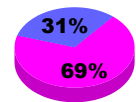

Oct/Nov/Dec