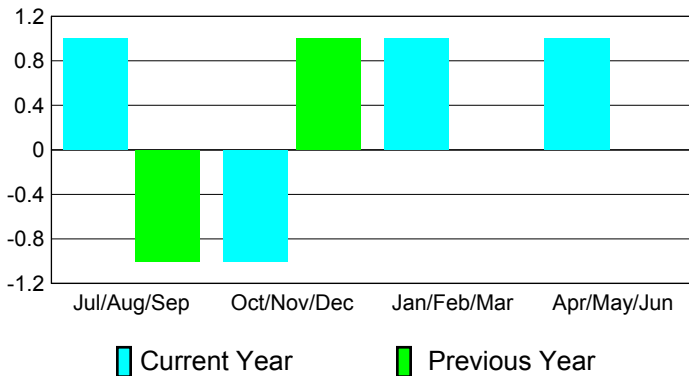

2010-2011 GMT Reports for District (or Undistricted) **District 123**

GMT: **Klaus Tang**

Location: **REP OF RUSSIA**

GMT CA: **4**

CLUBS

**Club Results
2010-2011**

**Clubs
2009-2010**

Month	New Club Goal	Actual New Clubs	Actual Dropped Clubs	Gain/Loss of Clubs	Gain/Loss of Clubs
Jul/Aug/Sep	1	1	0	1	-1
Oct/Nov/Dec	1	0	-1	-1	1
Jan/Feb/Mar	0	0	1	1	0
Apr/May/June	0	1	0	1	0
Totals	2	2	0	2	0

Club Results 2010-2011

Goal, New, Dropped, Gain/Loss

Comparison of Club Gain/Loss

Current Year Compared to the Previous Year

YTD Status Quo Clubs 2010-2011

Status Quo Clubs Compared to Status Quo Members

MEMBERSHIP

**Membership Results
2010-2011**

**Membership
2009-2010**

Month	Net Memb Goal	Actual New Memb	Actual Dropped Memb	Gain/Loss of Memb	Gain/Loss of Memb
Jul/Aug/Sep	21	28	-7	21	-13
Oct/Nov/Dec	15	4	-21	-17	15
Jan/Feb/Mar	-2	2	-8	-6	-13
Apr/May/June	6	49	-11	38	-1
Totals	40	83	-47	36	-12

Membership Results 2010-2011

Goal, New, Dropped, Gain/Loss

Comparison of Membership Gain/Loss

Current Year Compared to the Previous Year

Gender Comparison 2010-2011

Jul/Aug/Sep

Oct/Nov/Dec

Jan/Feb/Mar

Apr/May/June

Male

Female