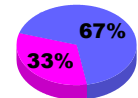

Apr/May/June

Male

Female