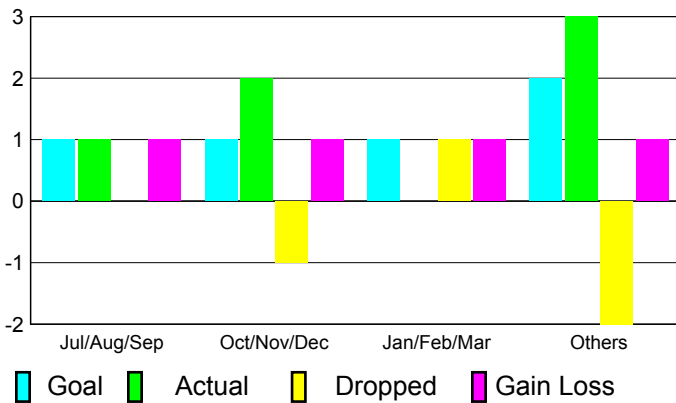

2010-2011 GMT Reports for District (or Undistricted) **District 130**

GMT: **Klaus Tang**

Location: **BULGARIA**

GMT CA: **4**

CLUBS

**Club Results
2010-2011**

**Clubs
2009-2010**

Month	New Club Goal	Actual New Clubs	Actual Dropped Clubs	Gain/Loss of Clubs	Gain/Loss of Clubs
Jul/Aug/Sep	1	1	0	1	1
Oct/Nov/Dec	1	2	-1	1	0
Jan/Feb/Mar	1	0	1	1	1
Apr/May/June	2	3	-2	1	2
Totals	5	6	-2	4	4

Club Results 2010-2011

Goal, New, Dropped, Gain/Loss

Comparison of Club Gain/Loss

Current Year Compared to the Previous Year