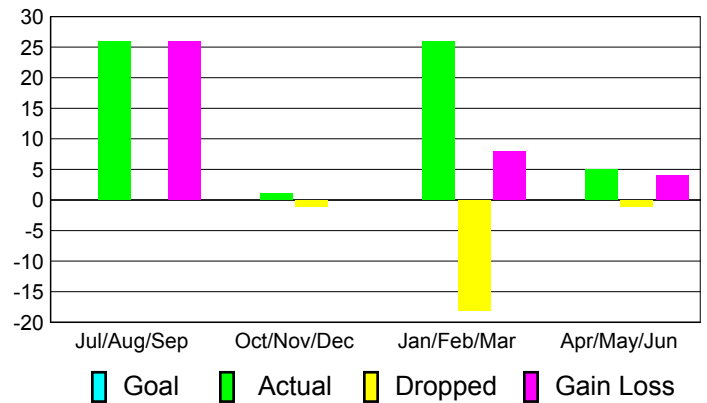

Membership Results 2010-2011

Goal, New, Dropped, Gain/Loss

Comparison of Membership Gain/Loss

Current Year Compared to the Previous Year