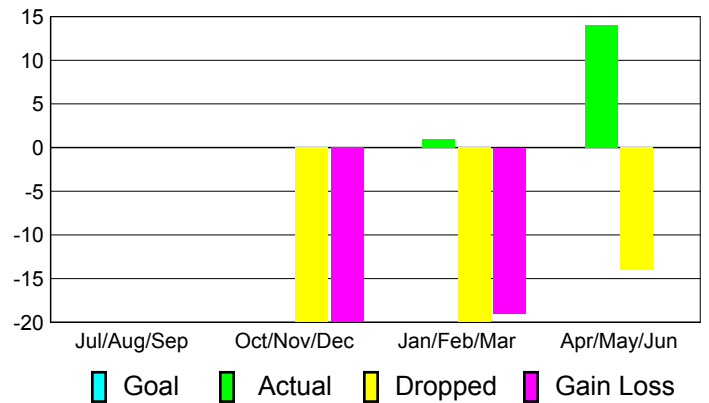

Membership Results 2010-2011

Goal, New, Dropped, Gain/Loss

Comparison of Membership Gain/Loss

Current Year Compared to the Previous Year