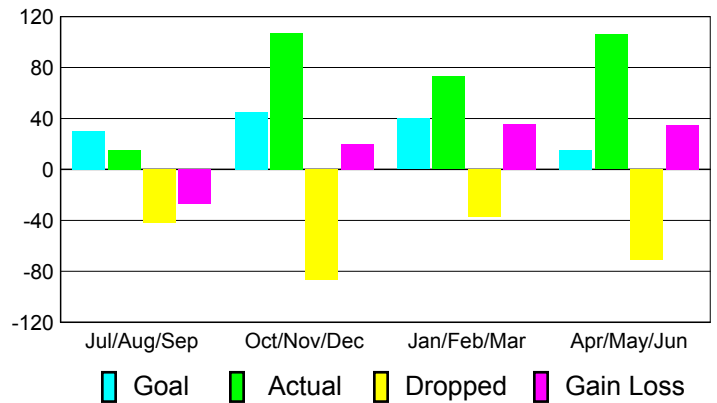

Membership Results 2010-2011

Goal, New, Dropped, Gain/Loss

Comparison of Membership Gain/Loss

Current Year Compared to the Previous Year