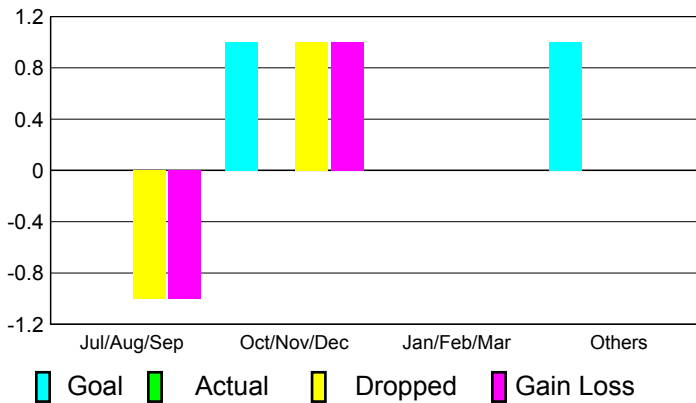

2010-2011 GMT Reports for District (or Undistricted) **District 122 SLOVAK**

GMT: **Klaus Tang**

Location: **SLOVAK REPUBLIC**

GMT CA: **4**

CLUBS

**Club Results
2010-2011**

**Clubs
2009-2010**

Month	New Club Goal	Actual New Clubs	Actual Dropped Clubs	Gain/Loss of Clubs	Gain/Loss of Clubs
Jul/Aug/Sep	0	0	-1	-1	0
Oct/Nov/Dec	1	0	1	1	0
Jan/Feb/Mar	0	0	0	0	0
Apr/May/June	1	0	0	0	1
Totals	2	0	0	0	1

Club Results 2010-2011

Goal, New, Dropped, Gain/Loss

Comparison of Club Gain/Loss

Current Year Compared to the Previous Year