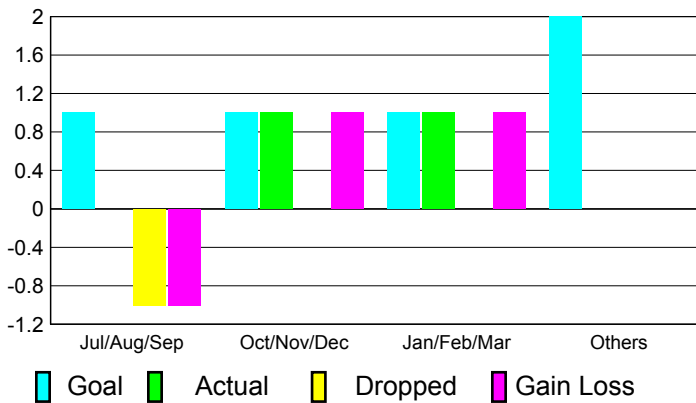

2010-2011 GMT Reports for District (or Undistricted) **District 121**

GMT: **Klaus Tang**

Location: **POLAND**

GMT CA: **4**

CLUBS

Club Results
2010-2011

Clubs
2009-2010

Month	New Club Goal	Actual New Clubs	Actual Dropped Clubs	Gain/Loss of Clubs	Gain/Loss of Clubs
Jul/Aug/Sep	1	0	-1	-1	0
Oct/Nov/Dec	1	1	0	1	0
Jan/Feb/Mar	1	1	0	1	1
Apr/May/June	2	0	0	0	2
Totals	5	2	-1	1	3

Club Results 2010-2011

Goal, New, Dropped, Gain/Loss

Comparison of Club Gain/Loss

Current Year Compared to the Previous Year