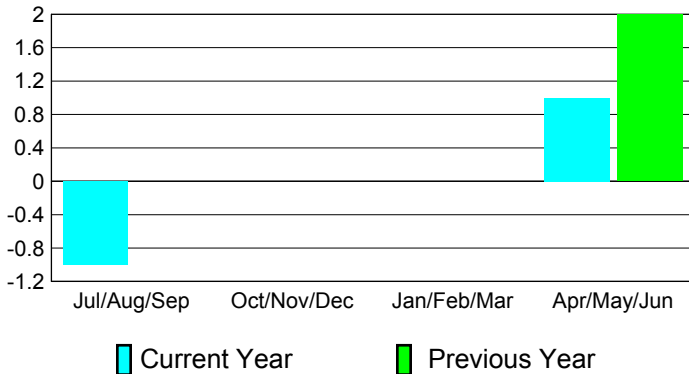

2010-2011 GMT Reports for District (or Undistricted) **District 131**

GMT: **Klaus Tang**

Location: **LITHUANIA**

GMT CA: **4**

CLUBS

Club Results 2010-2011

Clubs 2009-2010

Month	New Club Goal	Actual New Clubs	Actual Dropped Clubs	Gain/Loss of Clubs	Gain/Loss of Clubs
Jul/Aug/Sep	0	0	-1	-1	0
Oct/Nov/Dec	0	0	0	0	0
Jan/Feb/Mar	0	0	0	0	0
Apr/May/June	0	1	0	1	2
Totals	0	1	-1	0	2

Club Results 2010-2011

Goal, New, Dropped, Gain/Loss

Comparison of Club Gain/Loss

Current Year Compared to the Previous Year

YTD Status Quo Clubs 2010-2011

Status Quo Clubs Compared to Status Quo Members

MEMBERSHIP

Membership Results 2010-2011

Membership 2009-2010

Month	Net Memb Goal	Actual New Memb	Actual Dropped Memb	Gain/Loss of Memb	Gain/Loss of Memb
Jul/Aug/Sep	0	7	-20	-13	4
Oct/Nov/Dec	0	7	-9	-2	-5
Jan/Feb/Mar	0	11	-9	2	-14
Apr/May/June	0	29	-7	22	40
Totals	0	54	-45	9	25

Membership Results 2010-2011

Goal, New, Dropped, Gain/Loss

Comparison of Membership Gain/Loss

Current Year Compared to the Previous Year

Gender Comparison 2010-2011

Jul/Aug/Sep

Oct/Nov/Dec

Jan/Feb/Mar

Apr/May/June

Male

Female