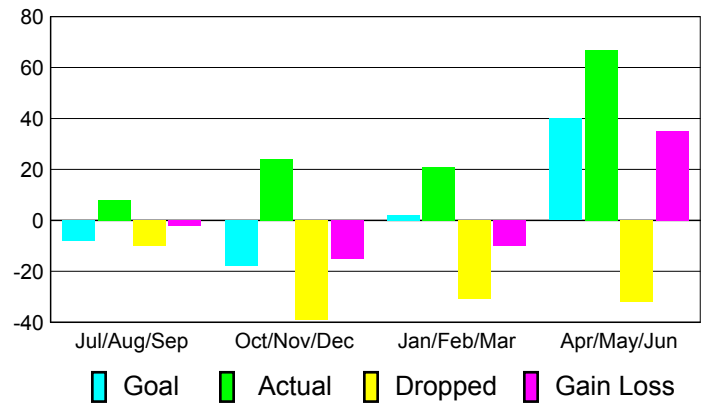

Membership Results 2010-2011

Goal, New, Dropped, Gain/Loss

Comparison of Membership Gain/Loss

Current Year Compared to the Previous Year