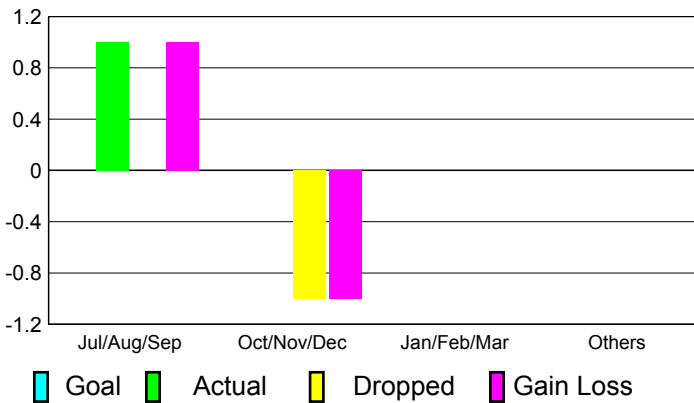

2010-2011 GMT Reports for District (or Undistricted) **ALBANIA**

GMT: Klaus Tang

Location: ALBANIA

GMT CA: 4

CLUBS

Club Results
2010-2011

Clubs
2009-2010

Month	New Club Goal	Actual New Clubs	Actual Dropped Clubs	Gain/Loss of Clubs	Gain/Loss of Clubs
Jul/Aug/Sep	0	1	0	1	0
Oct/Nov/Dec	0	0	-1	-1	0
Jan/Feb/Mar	0	0	0	0	0
Apr/May/Jun	0	0	0	0	0
Totals	0	1	-1	0	0

Club Results 2010-2011

Goal, New, Dropped, Gain/Loss

Comparison of Club Gain/Loss

Current Year Compared to the Previous Year