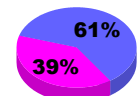

Oct/Nov/Dec