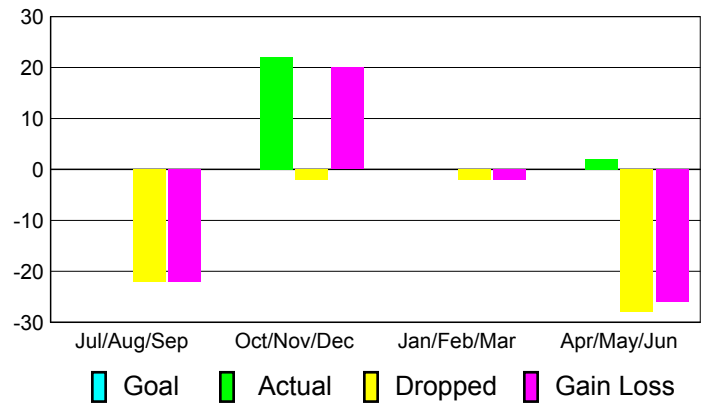

Membership Results 2010-2011

Goal, New, Dropped, Gain/Loss

Comparison of Membership Gain/Loss

Current Year Compared to the Previous Year