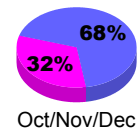

Oct/Nov/Dec