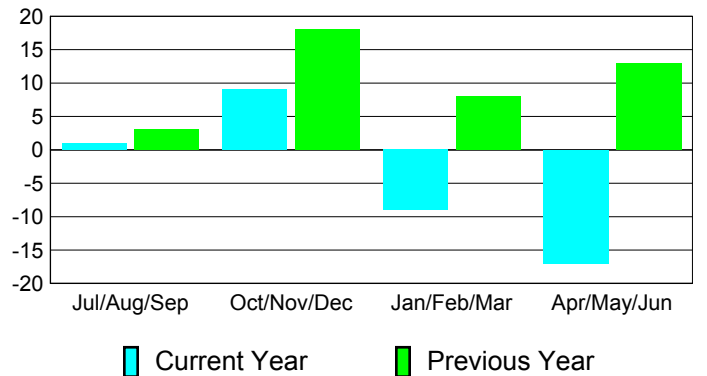

Gender Comparison 2010-2011

Jul/Aug/Sep

Oct/Nov/Dec

Jan/Feb/Mar

Apr/May/June

Male

Female