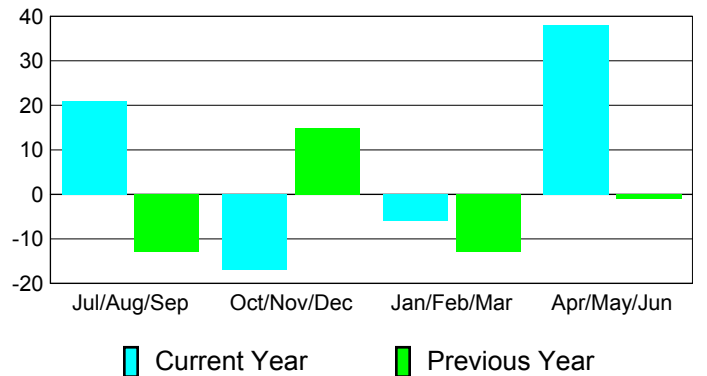

Gender Comparison 2010-2011

Jul/Aug/Sep

Oct/Nov/Dec

Jan/Feb/Mar

Apr/May/June

Male

Female