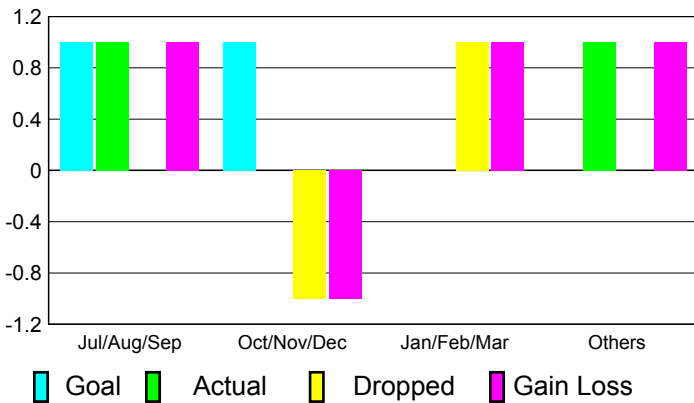

2010-2011 GMT Reports for District (or Undistricted) **District 123**

GMT: **Klaus Tang**

Location: **REP OF RUSSIA**

GMT CA: **4**

CLUBS

**Club Results
2010-2011**

**Clubs
2009-2010**

Month	New Club Goal	Actual New Clubs	Actual Dropped Clubs	Gain/Loss of Clubs	Gain/Loss of Clubs
Jul/Aug/Sep	1	1	0	1	-1
Oct/Nov/Dec	1	0	-1	-1	1
Jan/Feb/Mar	0	0	1	1	0
Apr/May/June	0	1	0	1	0
Totals	2	2	0	2	0

Club Results 2010-2011

Goal, New, Dropped, Gain/Loss

Comparison of Club Gain/Loss

Current Year Compared to the Previous Year