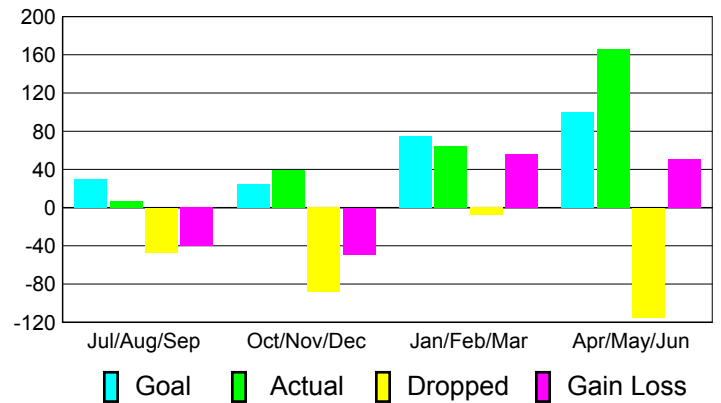

Membership Results 2010-2011

Goal, New, Dropped, Gain/Loss

Comparison of Membership Gain/Loss

Current Year Compared to the Previous Year