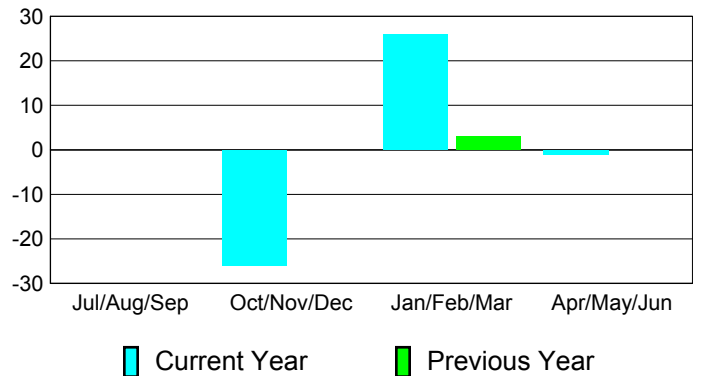

Gender Comparison 2010-2011

Jul/Aug/Sep

Oct/Nov/Dec

Jan/Feb/Mar

Apr/May/Jun

Male

Female