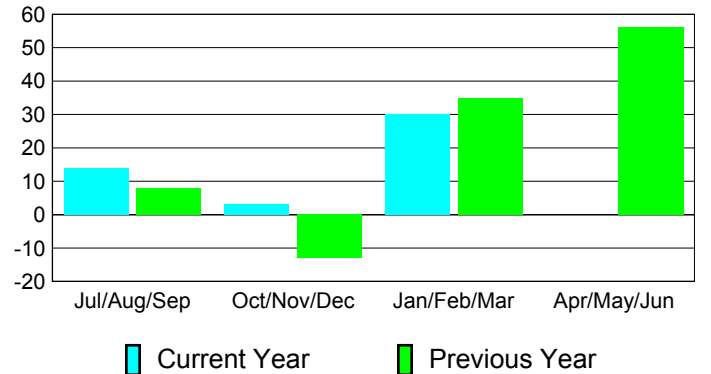

Gender Comparison 2010-2011

Jul/Aug/Sep

Oct/Nov/Dec

Jan/Feb/Mar

Apr/May/June

Male

Female