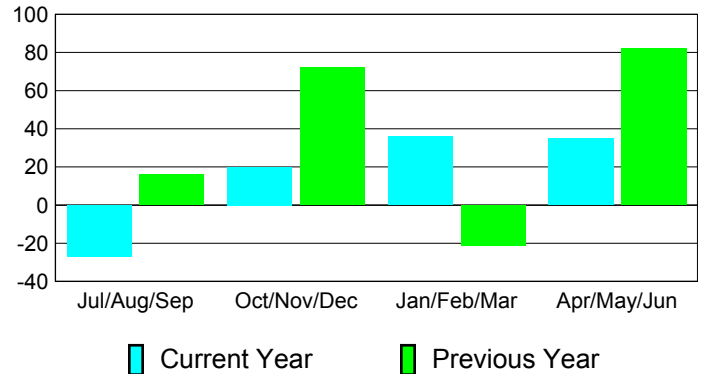

Gender Comparison 2010-2011

Jul/Aug/Sep

Oct/Nov/Dec

Jan/Feb/Mar

Apr/May/June

Male

Female