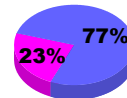

Jan/Feb/Mar