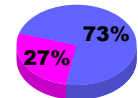

Apr/May/June

Male

Female