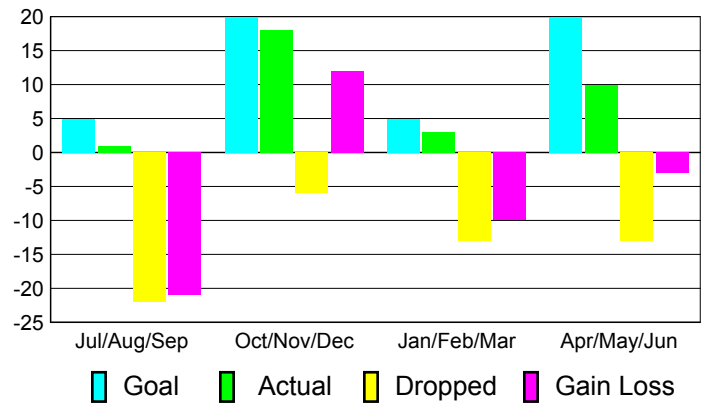

Membership Results 2010-2011

Goal, New, Dropped, Gain/Loss

Comparison of Membership Gain/Loss

Current Year Compared to the Previous Year