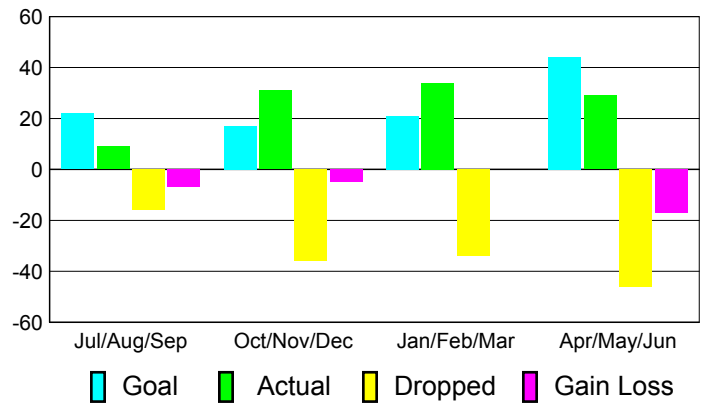

Membership Results 2010-2011

Goal, New, Dropped, Gain/Loss

Comparison of Membership Gain/Loss

Current Year Compared to the Previous Year