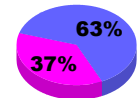

Apr/May/June

Male

Female