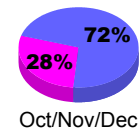

Gender Comparison 2010-2011