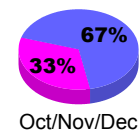

Gender Comparison 2010-2011