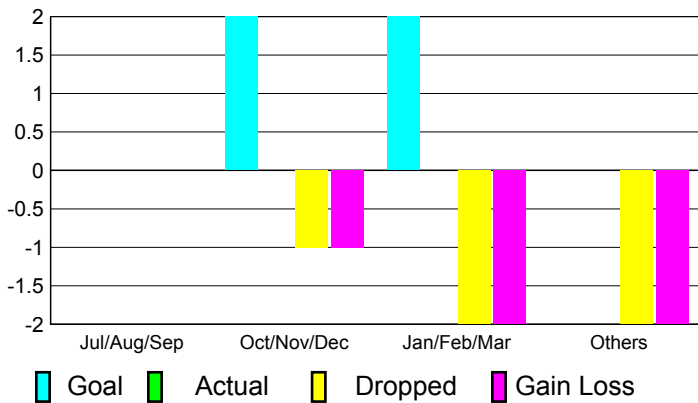

Club Results 2010-2011

Goal, New, Dropped, Gain/Loss

Comparison of Club Gain/Loss

Current Year Compared to the Previous Year

YTD Status Quo Clubs 2010-2011

Status Quo Clubs Compared to Status Quo Members

MEMBERSHIP