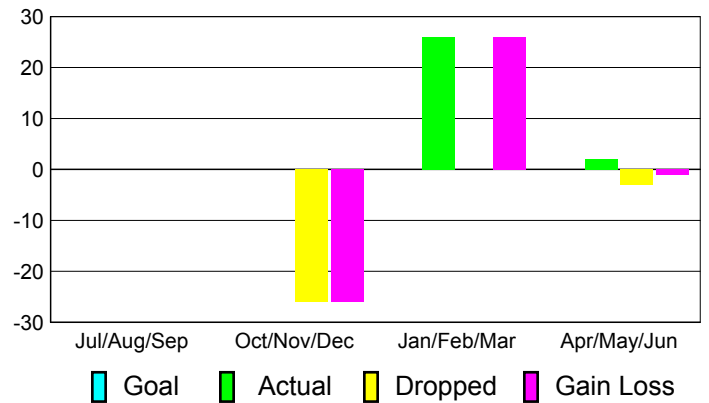

Membership Results 2010-2011

Goal, New, Dropped, Gain/Loss

Comparison of Membership Gain/Loss

Current Year Compared to the Previous Year