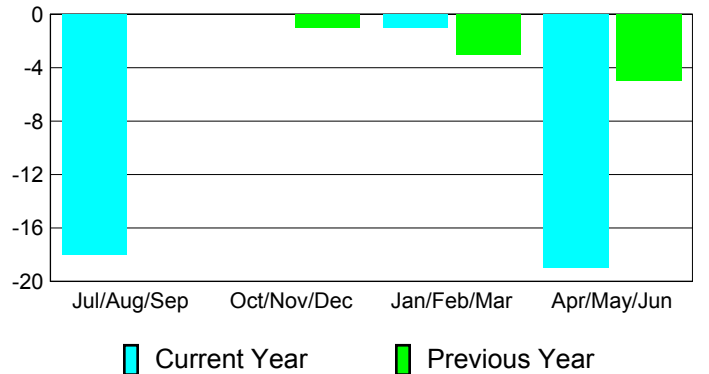

Gender Comparison 2010-2011

Jul/Aug/Sep

Oct/Nov/Dec

Jan/Feb/Mar

Apr/May/June

Male

Female