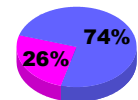

Apr/May/June

Male

Female