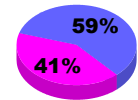

Apr/May/Jun

Male

Female