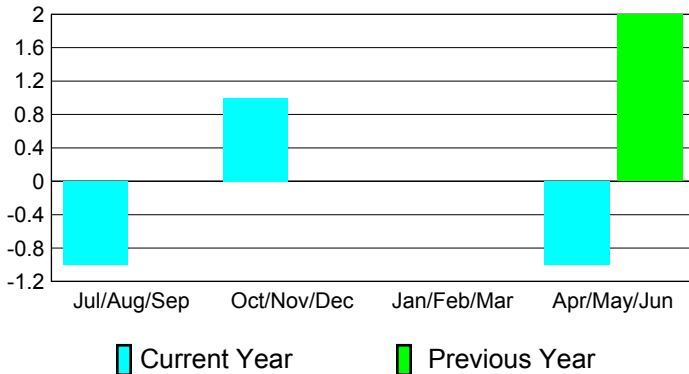

2010-2011 GMT Reports for District (or Undistricted) **REP OF MOLDOVA**

GMT: **Klaus Tang**

Location: **REP OF MOLDOVA**

GMT CA: **4**

CLUBS

Club Results
2010-2011

Clubs
2009-2010

Month	New Club Goal	Actual New Clubs	Actual Dropped Clubs	Gain/Loss of Clubs	Gain/Loss of Clubs
Jul/Aug/Sep	0	0	-1	-1	0
Oct/Nov/Dec	0	1	0	1	0
Jan/Feb/Mar	0	0	0	0	0
Apr/May/June	0	0	-1	-1	2
Totals	0	1	-2	-1	2

Club Results 2010-2011

Goal, New, Dropped, Gain/Loss

Comparison of Club Gain/Loss

Current Year Compared to the Previous Year

YTD Status Quo Clubs 2010-2011

Status Quo Clubs Compared to Status Quo Members

MEMBERSHIP

Membership Results
2010-2011

Membership
2009-2010

Month	Net Memb Goal	Actual New Memb	Actual Dropped Memb	Gain/Loss of Memb	Gain/Loss of Memb
Jul/Aug/Sep	0	0	-22	-22	0
Oct/Nov/Dec	0	22	-2	20	9
Jan/Feb/Mar	0	0	-2	-2	-1
Apr/May/June	0	2	-28	-26	51
Totals	0	24	-54	-30	59

Membership Results 2010-2011

Goal, New, Dropped, Gain/Loss

Comparison of Membership Gain/Loss

Current Year Compared to the Previous Year

Gender Comparison 2010-2011

Male

Female