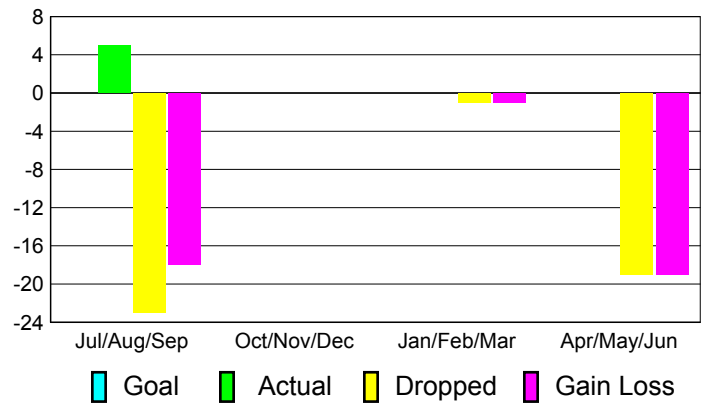

Membership Results 2010-2011

Goal, New, Dropped, Gain/Loss

Comparison of Membership Gain/Loss

Current Year Compared to the Previous Year