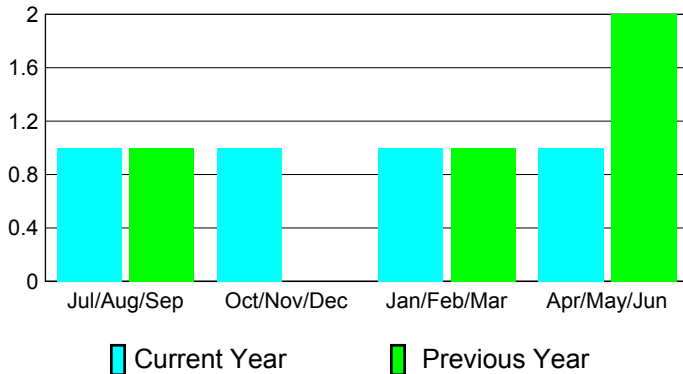

2010-2011 GMT Reports for District (or Undistricted) **District 130**

GMT: **Klaus Tang**

Location: **BULGARIA**

GMT CA: **4**

CLUBS

**Club Results
2010-2011**

**Clubs
2009-2010**

Month	New Club Goal	Actual New Clubs	Actual Dropped Clubs	Gain/Loss of Clubs	Gain/Loss of Clubs
Jul/Aug/Sep	1	1	0	1	1
Oct/Nov/Dec	1	2	-1	1	0
Jan/Feb/Mar	1	0	1	1	1
Apr/May/June	2	3	-2	1	2
Totals	5	6	-2	4	4

Club Results 2010-2011

Goal, New, Dropped, Gain/Loss

Comparison of Club Gain/Loss

Current Year Compared to the Previous Year

YTD Status Quo Clubs 2010-2011

Status Quo Clubs Compared to Status Quo Members

MEMBERSHIP

**Membership Results
2010-2011**

**Membership
2009-2010**

Month	Net Memb Goal	Actual New Memb	Actual Dropped Memb	Gain/Loss of Memb	Gain/Loss of Memb
Jul/Aug/Sep	25	27	-13	14	8
Oct/Nov/Dec	33	75	-72	3	-13
Jan/Feb/Mar	34	54	-24	30	35
Apr/May/June	61	99	-99	0	56
Totals	153	255	-208	47	86

Membership Results 2010-2011

Goal, New, Dropped, Gain/Loss

Comparison of Membership Gain/Loss

Current Year Compared to the Previous Year

Gender Comparison 2010-2011

Jul/Aug/Sep

Oct/Nov/Dec

Jan/Feb/Mar

Apr/May/June

Male

Female