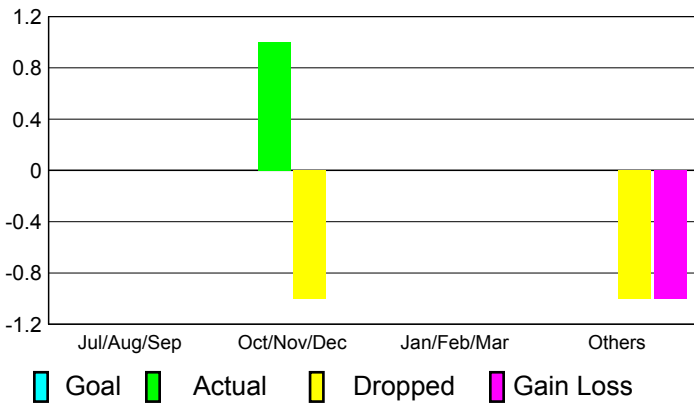

2010-2011 GMT Reports for District (or Undistricted) REP OF GEORGIA

GMT: Klaus Tang

Location: REP OF GEORGIA

GMT CA: 4

CLUBS

Club Results
2010-2011

Clubs
2009-2010

Month	New Club Goal	Actual New Clubs	Actual Dropped Clubs	Gain/Loss of Clubs	Gain/Loss of Clubs
Jul/Aug/Sep	0	0	0	0	0
Oct/Nov/Dec	0	1	-1	0	0
Jan/Feb/Mar	0	0	0	0	0
Apr/May/Jun	0	0	-1	-1	0
Totals	0	1	-2	-1	0

Club Results 2010-2011

Goal, New, Dropped, Gain/Loss

Comparison of Club Gain/Loss

Current Year Compared to the Previous Year