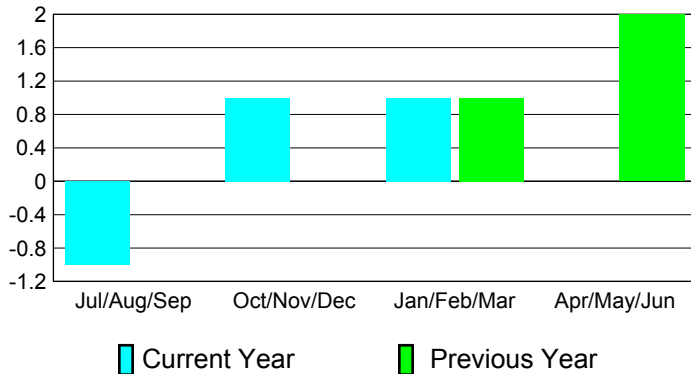

2010-2011 GMT Reports for District (or Undistricted) **District 121**

GMT: **Klaus Tang**

Location: **POLAND**

GMT CA: **4**

CLUBS

Club Results
2010-2011

Clubs
2009-2010

Month	New Club Goal	Actual New Clubs	Actual Dropped Clubs	Gain/Loss of Clubs	Gain/Loss of Clubs
Jul/Aug/Sep	1	0	-1	-1	0
Oct/Nov/Dec	1	1	0	1	0
Jan/Feb/Mar	1	1	0	1	1
Apr/May/June	2	0	0	0	2
Totals	5	2	-1	1	3

Club Results 2010-2011

Goal, New, Dropped, Gain/Loss

Comparison of Club Gain/Loss

Current Year Compared to the Previous Year

YTD Status Quo Clubs 2010-2011

Status Quo Clubs Compared to Status Quo Members

MEMBERSHIP

Membership Results
2010-2011

Membership
2009-2010

Month	Net Memb Goal	Actual New Memb	Actual Dropped Memb	Gain/Loss of Memb	Gain/Loss of Memb
Jul/Aug/Sep	22	9	-16	-7	-12
Oct/Nov/Dec	17	31	-36	-5	-24
Jan/Feb/Mar	21	34	-34	0	21
Apr/May/June	44	29	-46	-17	32
Totals	104	103	-132	-29	17

Membership Results 2010-2011

Goal, New, Dropped, Gain/Loss

Comparison of Membership Gain/Loss

Current Year Compared to the Previous Year

Gender Comparison 2010-2011

Jul/Aug/Sep

Oct/Nov/Dec

Jan/Feb/Mar

Apr/May/June

Male

Female