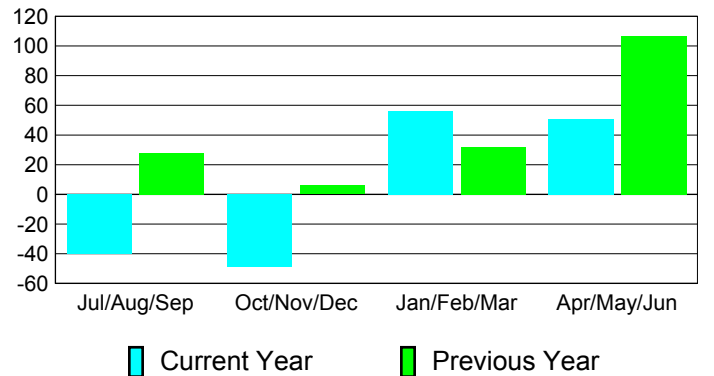

Gender Comparison 2010-2011

Male

Female