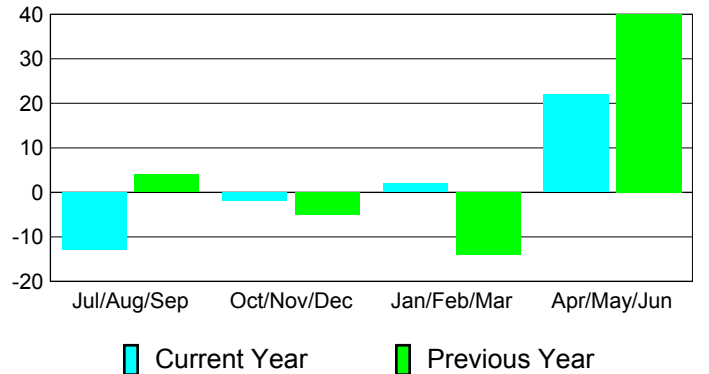

Gender Comparison 2010-2011

Jul/Aug/Sep

Oct/Nov/Dec

Jan/Feb/Mar

Apr/May/June

Male

Female