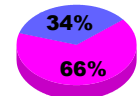

Apr/May/June

Male

Female