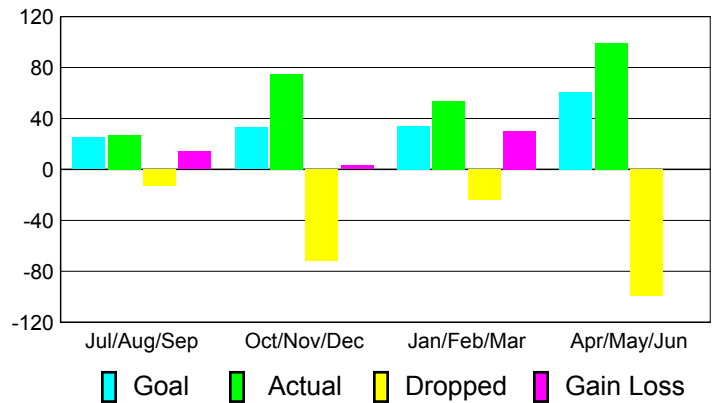

Membership Results 2010-2011

Goal, New, Dropped, Gain/Loss

Comparison of Membership Gain/Loss

Current Year Compared to the Previous Year