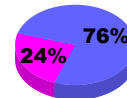

Jan/Feb/Mar