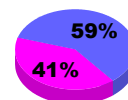

Gender Comparison 2010-2011

Jul/Aug/Sep