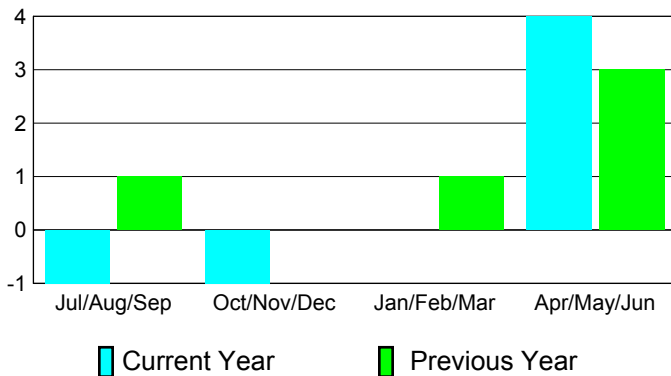

2010-2011 GMT Reports for District (or Undistricted) **District 132**

GMT: **Klaus Tang**

Location: **MACEDONIA (FYROM)**

GMT CA: **4**

CLUBS

**Club Results
2010-2011**

**Clubs
2009-2010**

Month	New Club Goal	Actual New Clubs	Actual Dropped Clubs	Gain/Loss of Clubs	Gain/Loss of Clubs
Jul/Aug/Sep	0	0	-1	-1	1
Oct/Nov/Dec	0	0	-1	-1	0
Jan/Feb/Mar	2	1	-1	0	1
Apr/May/June	3	4	0	4	3
Totals	5	5	-3	2	5

Club Results 2010-2011

Goal, New, Dropped, Gain/Loss

Comparison of Club Gain/Loss

Current Year Compared to the Previous Year

YTD Status Quo Clubs 2010-2011

Status Quo Clubs Compared to Status Quo Members

MEMBERSHIP

**Membership Results
2010-2011**

**Membership
2009-2010**

Month	Net Memb Goal	Actual New Memb	Actual Dropped Memb	Gain/Loss of Memb	Gain/Loss of Memb
Jul/Aug/Sep	30	7	-47	-40	28
Oct/Nov/Dec	25	39	-88	-49	6
Jan/Feb/Mar	75	64	-8	56	32
Apr/May/June	100	166	-115	51	107
Totals	230	276	-258	18	173

Membership Results 2010-2011

Goal, New, Dropped, Gain/Loss

Comparison of Membership Gain/Loss

Current Year Compared to the Previous Year

Gender Comparison 2010-2011

Male

Female