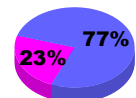

Oct/Nov/Dec