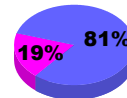

Jan/Feb/Mar