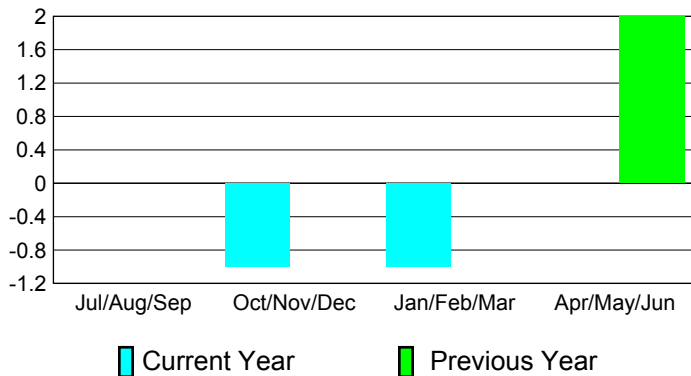

2010-2011 GMT Reports for District (or Undistricted) **ARMENIA**

GMT: **Klaus Tang**

Location: **ARMENIA**

GMT CA: **4**

CLUBS

Club Results
2010-2011

Clubs
2009-2010

Month	New Club Goal	Actual New Clubs	Actual Dropped Clubs	Gain/Loss of Clubs	Gain/Loss of Clubs
Jul/Aug/Sep	0	0	0	0	0
Oct/Nov/Dec	0	0	-1	-1	0
Jan/Feb/Mar	0	0	-1	-1	0
Apr/May/June	0	0	0	0	2
Totals	0	0	-2	-2	2

Club Results 2010-2011

Goal, New, Dropped, Gain/Loss

Comparison of Club Gain/Loss

Current Year Compared to the Previous Year

YTD Status Quo Clubs 2010-2011

Status Quo Clubs Compared to Status Quo Members

MEMBERSHIP

Membership Results
2010-2011

Membership
2009-2010

Month	Net Memb Goal	Actual New Memb	Actual Dropped Memb	Gain/Loss of Memb	Gain/Loss of Memb
Jul/Aug/Sep	0	0	0	0	0
Oct/Nov/Dec	0	0	-20	-20	1
Jan/Feb/Mar	0	1	-20	-19	0
Apr/May/June	0	14	-14	0	40
Totals	0	15	-54	-39	41

Membership Results 2010-2011

Goal, New, Dropped, Gain/Loss

Comparison of Membership Gain/Loss

Current Year Compared to the Previous Year

Gender Comparison 2010-2011

Male

Female