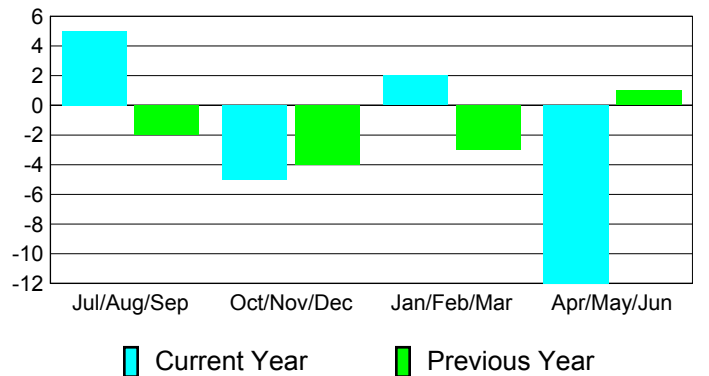

Gender Comparison 2010-2011

Jul/Aug/Sep

Oct/Nov/Dec

Jan/Feb/Mar

Apr/May/June

Male

Female