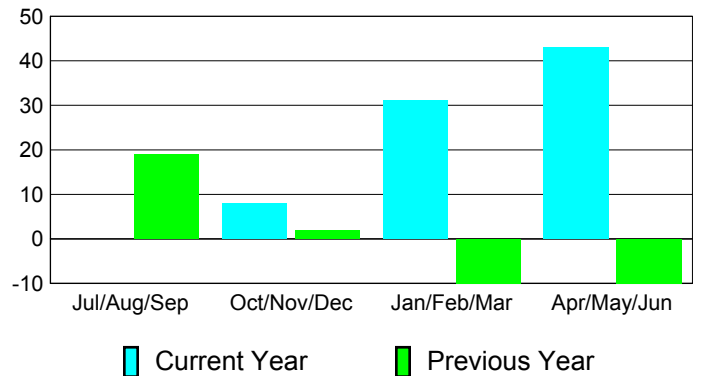

YTD Status Quo Clubs 2010-2011

Status Quo Clubs Compared to Status Quo Members

Gender Comparison 2010-2011

Jul/Aug/Sep

Oct/Nov/Dec

Jan/Feb/Mar

Apr/May/Jun

Male