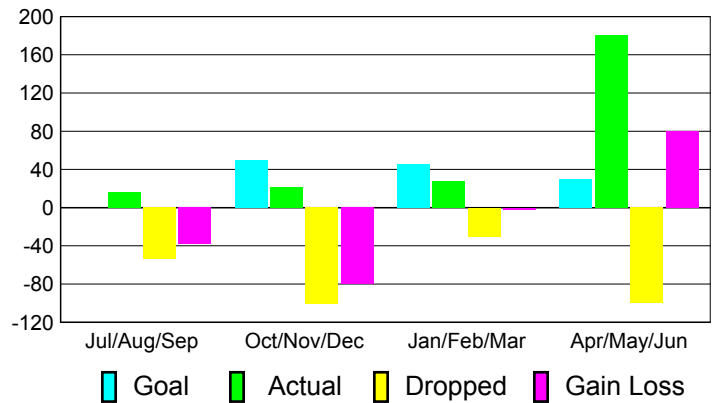

Membership Results 2010-2011

Goal, New, Dropped, Gain/Loss

Comparison of Membership Gain/Loss

Current Year Compared to the Previous Year