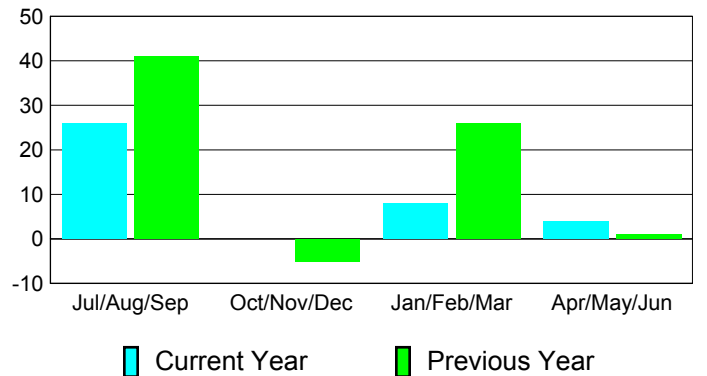

Gender Comparison 2010-2011

Jul/Aug/Sep

Oct/Nov/Dec

Jan/Feb/Mar

Apr/May/June

Male

Female