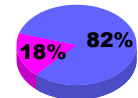

Apr/May/June

Male

Female