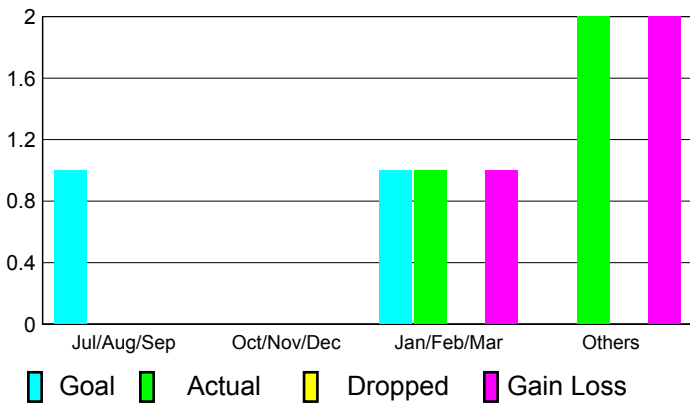

2010-2011 GMT Reports for District (or Undistricted) **District 122 CZECH REPUBLIC**

GMT: **Klaus Tang**

Location: **CZECH REPUBLIC**

GMT CA: **4**

CLUBS

Club Results 2010-2011

Clubs 2009-2010

Month	New Club Goal	Actual New Clubs	Actual Dropped Clubs	Gain/Loss of Clubs	Gain/Loss of Clubs
Jul/Aug/Sep	1	0	0	0	1
Oct/Nov/Dec	0	0	0	0	0
Jan/Feb/Mar	1	1	0	1	0
Apr/May/Jun	0	2	0	2	0
Totals	2	3	0	3	1

Club Results 2010-2011

Goal, New, Dropped, Gain/Loss

MEMBERSHIP

Membership Results 2010-2011

Membership 2009-2010

Month	Net Memb Goal	Actual New Memb	Actual Dropped Memb	Gain/Loss of Memb	Gain/Loss of Memb
Jul/Aug/Sep	20	3	-3	0	19
Oct/Nov/Dec	5	24	-16	8	2
Jan/Feb/Mar	20	37	-6	31	-10
Apr/May/Jun	5	58	-15	43	-10
Totals	50	122	-40	82	1