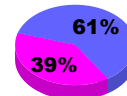

Jan/Feb/Mar