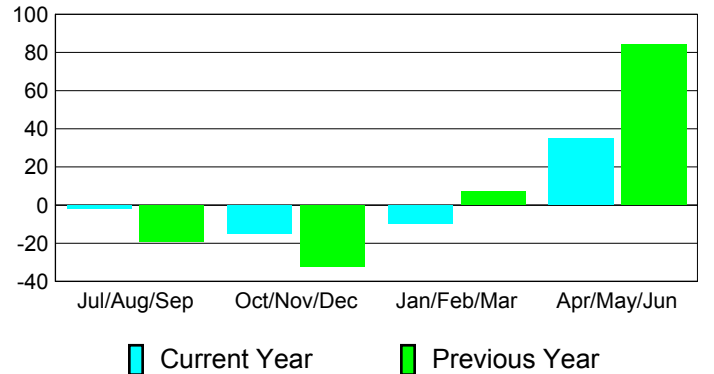

Gender Comparison 2010-2011

Jul/Aug/Sep

Oct/Nov/Dec

Jan/Feb/Mar

Apr/May/June

Male

Female