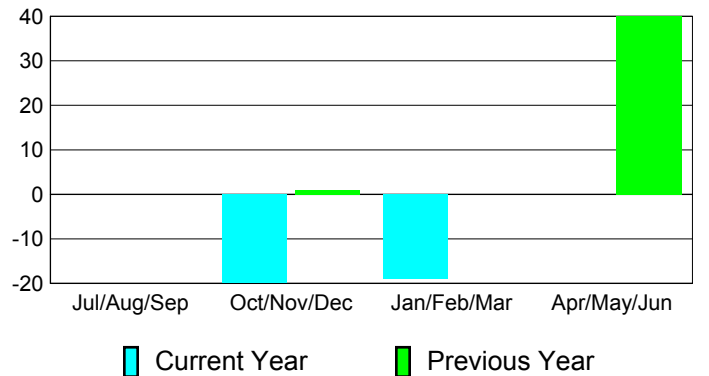

Gender Comparison 2010-2011

Male

Female