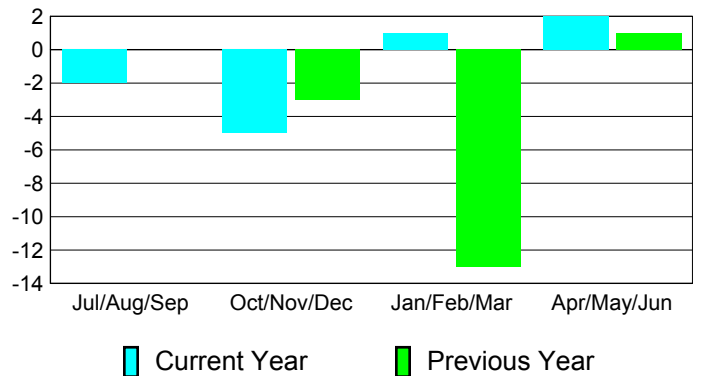

Gender Comparison 2010-2011

Jul/Aug/Sep

Oct/Nov/Dec

Jan/Feb/Mar

Apr/May/June

Male

Female