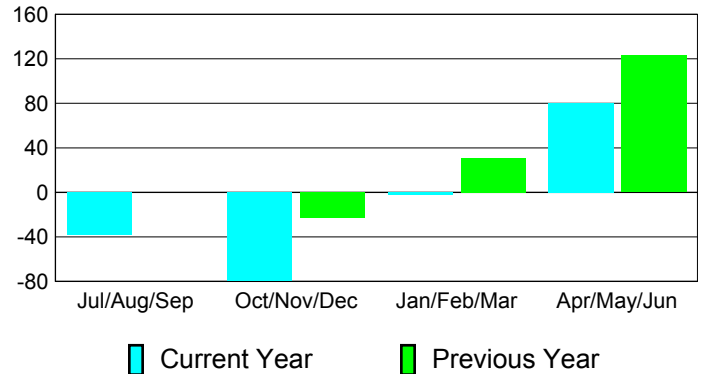

Gender Comparison 2010-2011

Jul/Aug/Sep

Oct/Nov/Dec

Jan/Feb/Mar

Apr/May/June

Male

Female