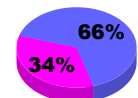

Oct/Nov/Dec