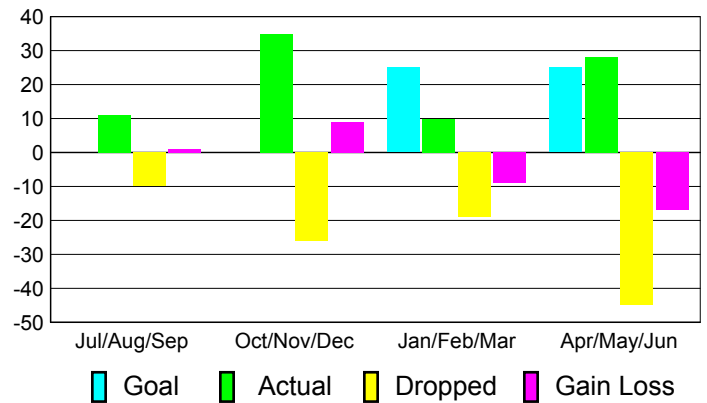

Membership Results 2010-2011

Goal, New, Dropped, Gain/Loss

Comparison of Membership Gain/Loss

Current Year Compared to the Previous Year