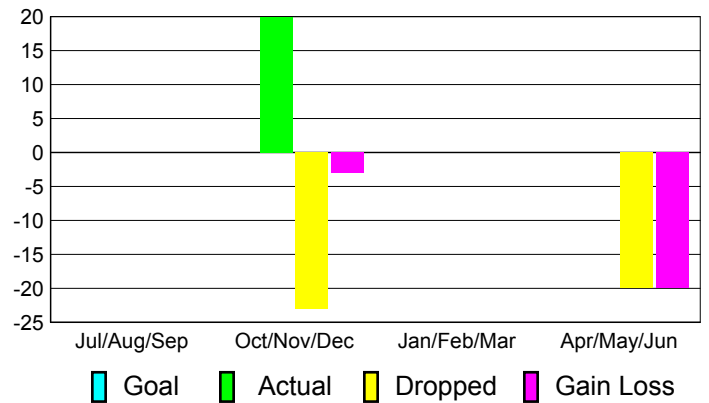

Membership Results 2010-2011

Goal, New, Dropped, Gain/Loss

Comparison of Membership Gain/Loss

Current Year Compared to the Previous Year