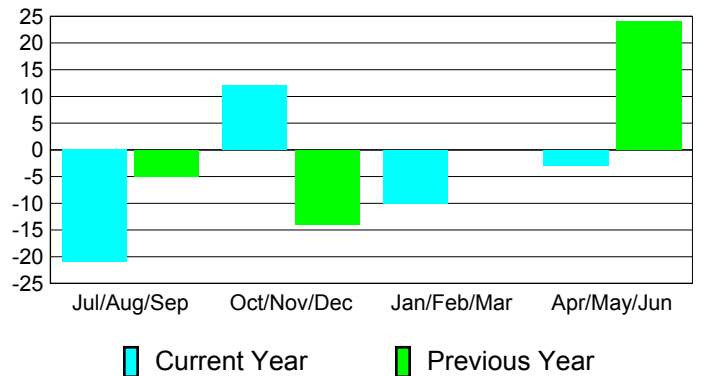

Gender Comparison 2010-2011

Jul/Aug/Sep

Oct/Nov/Dec

Jan/Feb/Mar

Apr/May/June

Male

Female