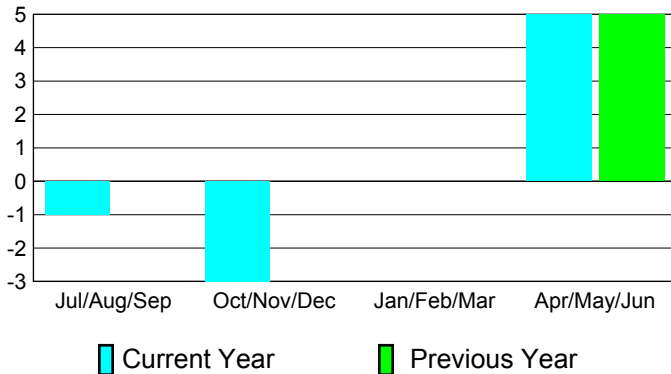

2010-2011 GMT Reports for District (or Undistricted) **District 126**

GMT: **Klaus Tang**

Location: **CROATIA**

GMT CA: **4**

CLUBS

Club Results
2010-2011

Clubs
2009-2010

Month	New Club Goal	Actual New Clubs	Actual Dropped Clubs	Gain/Loss of Clubs	Gain/Loss of Clubs
Jul/Aug/Sep	0	0	-1	-1	0
Oct/Nov/Dec	3	0	-3	-3	0
Jan/Feb/Mar	2	0	0	0	0
Apr/May/June	1	5	0	5	5
Totals	6	5	-4	1	5

Club Results 2010-2011

Goal, New, Dropped, Gain/Loss

Comparison of Club Gain/Loss

Current Year Compared to the Previous Year

YTD Status Quo Clubs 2010-2011

Status Quo Clubs Compared to Status Quo Members

MEMBERSHIP

Membership Results
2010-2011

Membership
2009-2010

Month	Net Memb Goal	Actual New Memb	Actual Dropped Memb	Gain/Loss of Memb	Gain/Loss of Memb
Jul/Aug/Sep	0	16	-54	-38	0
Oct/Nov/Dec	50	21	-101	-80	-23
Jan/Feb/Mar	45	28	-30	-2	31
Apr/May/June	30	180	-100	80	123
Totals	125	245	-285	-40	131

Membership Results 2010-2011

Goal, New, Dropped, Gain/Loss

Comparison of Membership Gain/Loss

Current Year Compared to the Previous Year

Gender Comparison 2010-2011

Jul/Aug/Sep

Oct/Nov/Dec

Jan/Feb/Mar

Apr/May/June

Male

Female