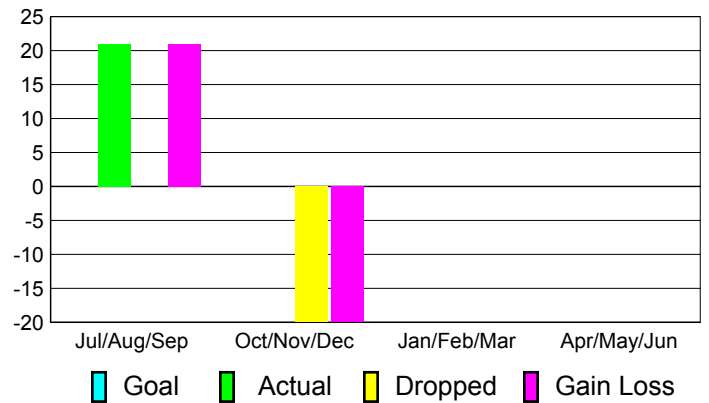

Membership Results 2010-2011

Goal, New, Dropped, Gain/Loss

Comparison of Membership Gain/Loss

Current Year Compared to the Previous Year