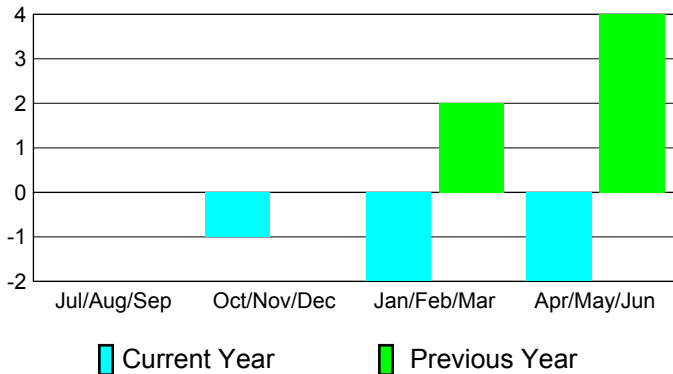

2010-2011 GMT Reports for District (or Undistricted) **District 119**

GMT: **Klaus Tang**

Location: **HUNGARY**

GMT CA: **4**

CLUBS

**Club Results
2010-2011**

**Clubs
2009-2010**

Month	New Club Goal	Actual New Clubs	Actual Dropped Clubs	Gain/Loss of Clubs	Gain/Loss of Clubs
Jul/Aug/Sep	0	0	0	0	0
Oct/Nov/Dec	2	0	-1	-1	0
Jan/Feb/Mar	2	0	-2	-2	2
Apr/May/June	0	0	-2	-2	4
Totals	4	0	-5	-5	6

Club Results 2010-2011

Goal, New, Dropped, Gain/Loss

Comparison of Club Gain/Loss

Current Year Compared to the Previous Year

YTD Status Quo Clubs 2010-2011

Status Quo Clubs Compared to Status Quo Members

MEMBERSHIP

**Membership Results
2010-2011**

**Membership
2009-2010**

Month	Net Memb Goal	Actual New Memb	Actual Dropped Memb	Gain/Loss of Memb	Gain/Loss of Memb
Jul/Aug/Sep	0	8	-17	-9	1
Oct/Nov/Dec	45	8	-37	-29	-10
Jan/Feb/Mar	40	19	-51	-32	43
Apr/May/June	5	18	-54	-36	94
Totals	90	53	-159	-106	128

Membership Results 2010-2011

Goal, New, Dropped, Gain/Loss

Comparison of Membership Gain/Loss

Current Year Compared to the Previous Year

Gender Comparison 2010-2011

Jul/Aug/Sep

Oct/Nov/Dec

Jan/Feb/Mar

Apr/May/June

Male

Female