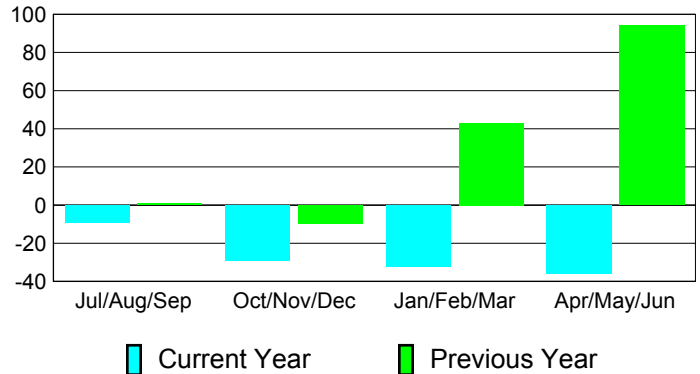

Gender Comparison 2010-2011

Jul/Aug/Sep

Oct/Nov/Dec

Jan/Feb/Mar

Apr/May/June

Male

Female