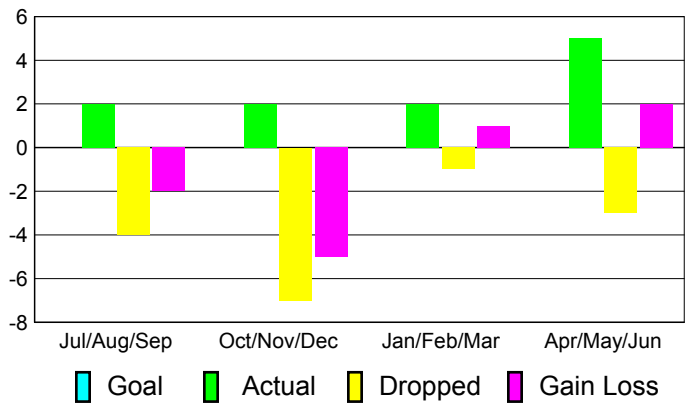

Membership Results 2010-2011

Goal, New, Dropped, Gain/Loss

Comparison of Membership Gain/Loss

Current Year Compared to the Previous Year