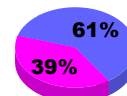

Gender Comparison 2010-2011

Jul/Aug/Sep