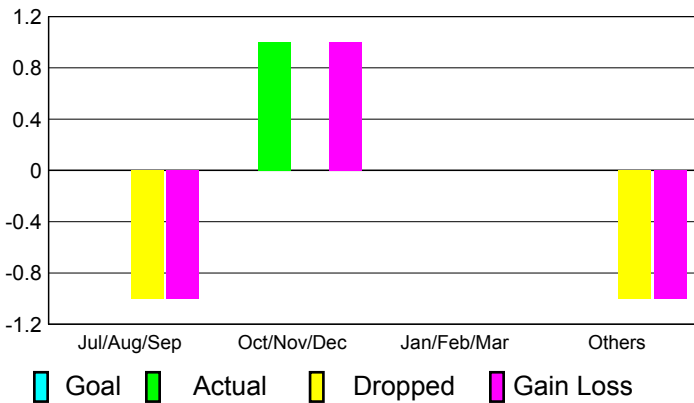

2010-2011 GMT Reports for District (or Undistricted) **REP OF MOLDOVA**

GMT: **Klaus Tang**

Location: **REP OF MOLDOVA**

GMT CA: **4**

CLUBS

Club Results
2010-2011

Clubs
2009-2010

Month	New Club Goal	Actual New Clubs	Actual Dropped Clubs	Gain/Loss of Clubs	Gain/Loss of Clubs
Jul/Aug/Sep	0	0	-1	-1	0
Oct/Nov/Dec	0	1	0	1	0
Jan/Feb/Mar	0	0	0	0	0
Apr/May/June	0	0	-1	-1	2
Totals	0	1	-2	-1	2

Club Results 2010-2011

Goal, New, Dropped, Gain/Loss

Comparison of Club Gain/Loss

Current Year Compared to the Previous Year