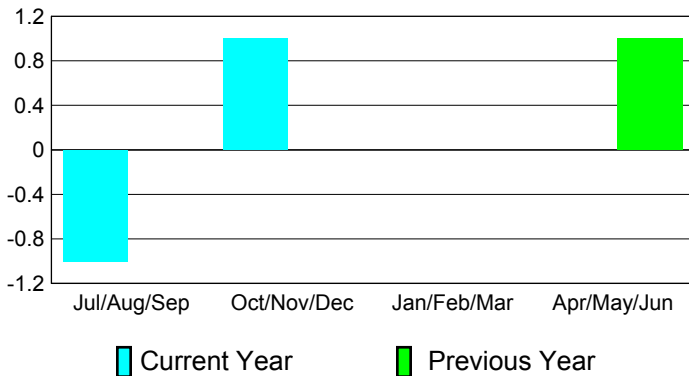

2010-2011 GMT Reports for District (or Undistricted) **District 122 SLOVAK**

GMT: **Klaus Tang**

Location: **SLOVAK REPUBLIC**

GMT CA: **4**

CLUBS

**Club Results
2010-2011**

**Clubs
2009-2010**

Month	New Club Goal	Actual New Clubs	Actual Dropped Clubs	Gain/Loss of Clubs	Gain/Loss of Clubs
Jul/Aug/Sep	0	0	-1	-1	0
Oct/Nov/Dec	1	0	1	1	0
Jan/Feb/Mar	0	0	0	0	0
Apr/May/June	1	0	0	0	1
Totals	2	0	0	0	1

Club Results 2010-2011

Goal, New, Dropped, Gain/Loss

Comparison of Club Gain/Loss

Current Year Compared to the Previous Year

YTD Status Quo Clubs 2010-2011

Status Quo Clubs Compared to Status Quo Members

MEMBERSHIP

**Membership Results
2010-2011**

**Membership
2009-2010**

Month	Net Memb Goal	Actual New Memb	Actual Dropped Memb	Gain/Loss of Memb	Gain/Loss of Memb
Jul/Aug/Sep	5	1	-22	-21	-5
Oct/Nov/Dec	20	18	-6	12	-14
Jan/Feb/Mar	5	3	-13	-10	0
Apr/May/June	20	10	-13	-3	24
Totals	50	32	-54	-22	5

Membership Results 2010-2011

Goal, New, Dropped, Gain/Loss

Comparison of Membership Gain/Loss

Current Year Compared to the Previous Year

Gender Comparison 2010-2011

Jul/Aug/Sep

Oct/Nov/Dec

Jan/Feb/Mar

Apr/May/June

Male

Female