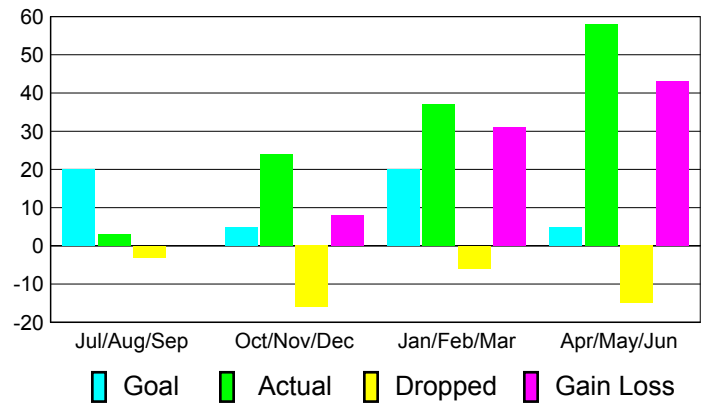

Membership Results 2010-2011

Goal, New, Dropped, Gain/Loss