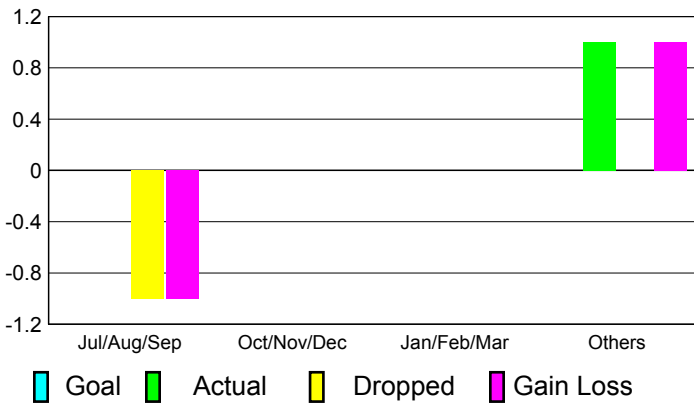

2010-2011 GMT Reports for District (or Undistricted) **District 131**

GMT: **Klaus Tang**

Location: **LITHUANIA**

GMT CA: **4**

CLUBS

Club Results 2010-2011

Clubs 2009-2010

Month	New Club Goal	Actual New Clubs	Actual Dropped Clubs	Gain/Loss of Clubs	Gain/Loss of Clubs
Jul/Aug/Sep	0	0	-1	-1	0
Oct/Nov/Dec	0	0	0	0	0
Jan/Feb/Mar	0	0	0	0	0
Apr/May/June	0	1	0	1	2
Totals	0	1	-1	0	2

Club Results 2010-2011

Goal, New, Dropped, Gain/Loss

Comparison of Club Gain/Loss

Current Year Compared to the Previous Year