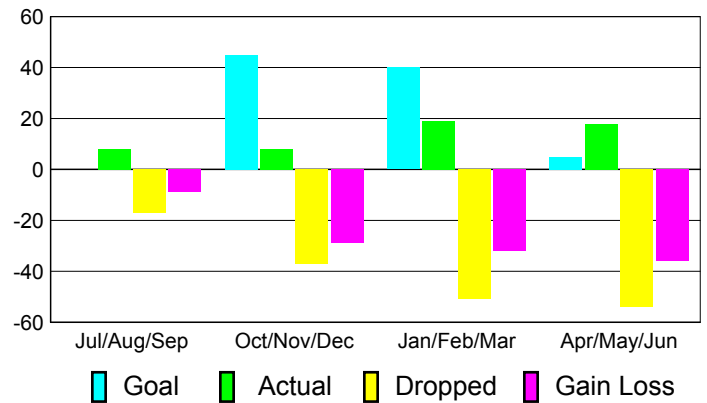

Membership Results 2010-2011

Goal, New, Dropped, Gain/Loss

Comparison of Membership Gain/Loss

Current Year Compared to the Previous Year