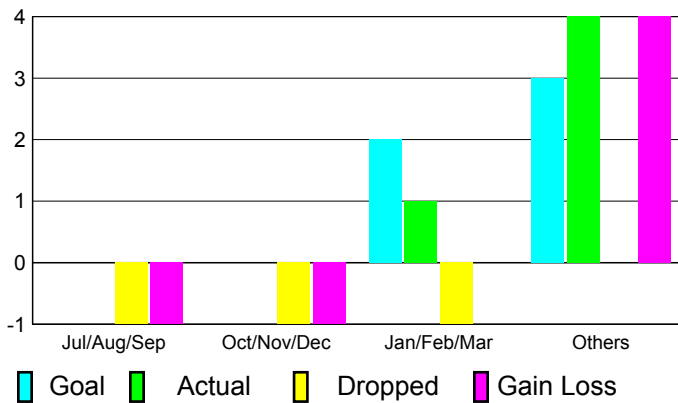

2010-2011 GMT Reports for District (or Undistricted) **District 132**

GMT: **Klaus Tang**

Location: **MACEDONIA (FYROM)**

GMT CA: **4**

CLUBS

**Club Results
2010-2011**

**Clubs
2009-2010**

Month	New Club Goal	Actual New Clubs	Actual Dropped Clubs	Gain/Loss of Clubs	Gain/Loss of Clubs
Jul/Aug/Sep	0	0	-1	-1	1
Oct/Nov/Dec	0	0	-1	-1	0
Jan/Feb/Mar	2	1	-1	0	1
Apr/May/June	3	4	0	4	3
Totals	5	5	-3	2	5

Club Results 2010-2011

Goal, New, Dropped, Gain/Loss

Comparison of Club Gain/Loss

Current Year Compared to the Previous Year