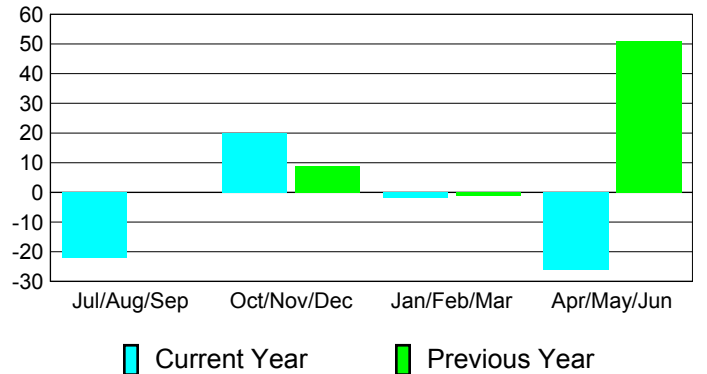

Gender Comparison 2010-2011

Male

Female