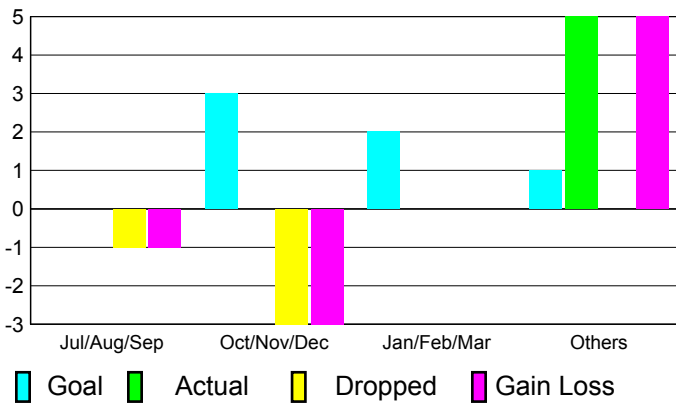

2010-2011 GMT Reports for District (or Undistricted) **District 126**

GMT: **Klaus Tang**

Location: **CROATIA**

GMT CA: **4**

CLUBS

Club Results
2010-2011

Clubs
2009-2010

Month	New Club Goal	Actual New Clubs	Actual Dropped Clubs	Gain/Loss of Clubs	Gain/Loss of Clubs
Jul/Aug/Sep	0	0	-1	-1	0
Oct/Nov/Dec	3	0	-3	-3	0
Jan/Feb/Mar	2	0	0	0	0
Apr/May/June	1	5	0	5	5
Totals	6	5	-4	1	5

Club Results 2010-2011

Goal, New, Dropped, Gain/Loss

Comparison of Club Gain/Loss

Current Year Compared to the Previous Year