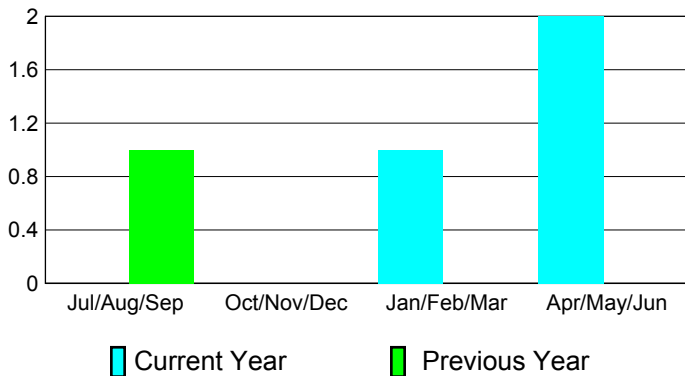

Comparison of Club Gain/Loss

Current Year Compared to the Previous Year