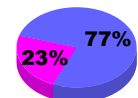

Oct/Nov/Dec