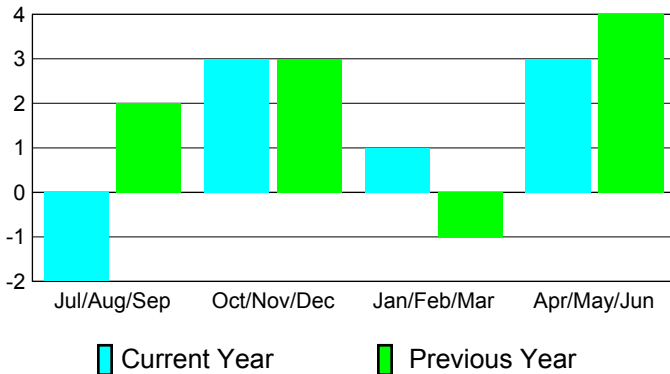

2010-2011 GMT Reports for District (or Undistricted) **District 124**

GMT: **Klaus Tang**

Location: **ROMANIA**

GMT CA: **4**

CLUBS

Club Results
2010-2011

Clubs
2009-2010

Month	New Club Goal	Actual New Clubs	Actual Dropped Clubs	Gain/Loss of Clubs	Gain/Loss of Clubs
Jul/Aug/Sep	2	0	-2	-2	2
Oct/Nov/Dec	2	3	0	3	3
Jan/Feb/Mar	2	2	-1	1	-1
Apr/May/June	1	3	0	3	4
Totals	7	8	-3	5	8

Club Results 2010-2011

Goal, New, Dropped, Gain/Loss

Comparison of Club Gain/Loss

Current Year Compared to the Previous Year

YTD Status Quo Clubs 2010-2011

Status Quo Clubs Compared to Status Quo Members

MEMBERSHIP

Membership Results
2010-2011

Membership
2009-2010

Month	Net Memb Goal	Actual New Memb	Actual Dropped Memb	Gain/Loss of Memb	Gain/Loss of Memb
Jul/Aug/Sep	30	15	-42	-27	16
Oct/Nov/Dec	45	107	-87	20	72
Jan/Feb/Mar	40	73	-37	36	-21
Apr/May/June	15	106	-71	35	82
Totals	130	301	-237	64	149

Membership Results 2010-2011

Goal, New, Dropped, Gain/Loss

Comparison of Membership Gain/Loss

Current Year Compared to the Previous Year

Gender Comparison 2010-2011

Jul/Aug/Sep

Oct/Nov/Dec

Jan/Feb/Mar

Apr/May/June

Male

Female