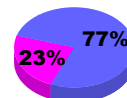

Gender Comparison 2010-2011

Jul/Aug/Sep