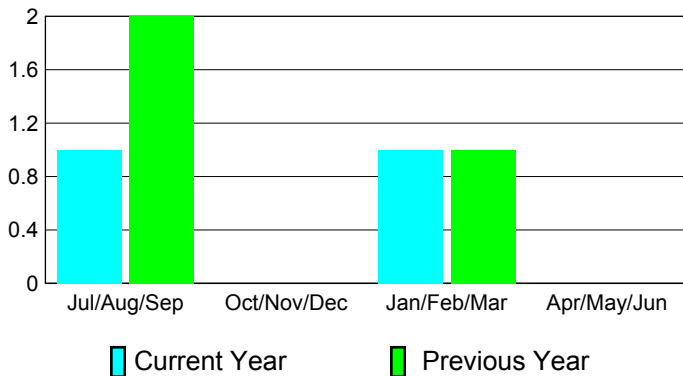

2010-2011 GMT Reports for District (or Undistricted) **UKRAINE**

GMT: **Klaus Tang**

Location: **UKRAINE**

GMT CA: **4**

CLUBS

Club Results
2010-2011

Clubs
2009-2010

Month	New Club Goal	Actual New Clubs	Actual Dropped Clubs	Gain/Loss of Clubs	Gain/Loss of Clubs
Jul/Aug/Sep	0	1	0	1	2
Oct/Nov/Dec	0	0	0	0	0
Jan/Feb/Mar	0	1	0	1	1
Apr/May/June	0	0	0	0	0
Totals	0	2	0	2	3

Club Results 2010-2011

Goal, New, Dropped, Gain/Loss

Comparison of Club Gain/Loss

Current Year Compared to the Previous Year

YTD Status Quo Clubs 2010-2011

Status Quo Clubs Compared to Status Quo Members

MEMBERSHIP

Membership Results
2010-2011

Membership
2009-2010

Month	Net Memb Goal	Actual New Memb	Actual Dropped Memb	Gain/Loss of Memb	Gain/Loss of Memb
Jul/Aug/Sep	0	26	0	26	41
Oct/Nov/Dec	0	1	-1	0	-5
Jan/Feb/Mar	0	26	-18	8	26
Apr/May/June	0	5	-1	4	1
Totals	0	58	-20	38	63

Membership Results 2010-2011

Goal, New, Dropped, Gain/Loss

Comparison of Membership Gain/Loss

Current Year Compared to the Previous Year

Gender Comparison 2010-2011

Jul/Aug/Sep

Oct/Nov/Dec

Jan/Feb/Mar

Apr/May/June

Male

Female