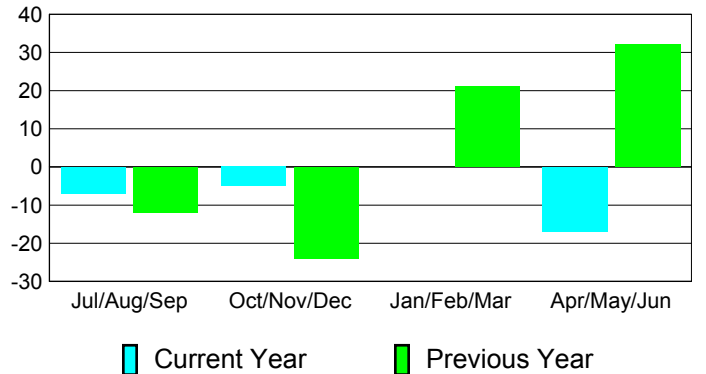

Gender Comparison 2010-2011

Jul/Aug/Sep

Oct/Nov/Dec

Jan/Feb/Mar

Apr/May/June

Male

Female