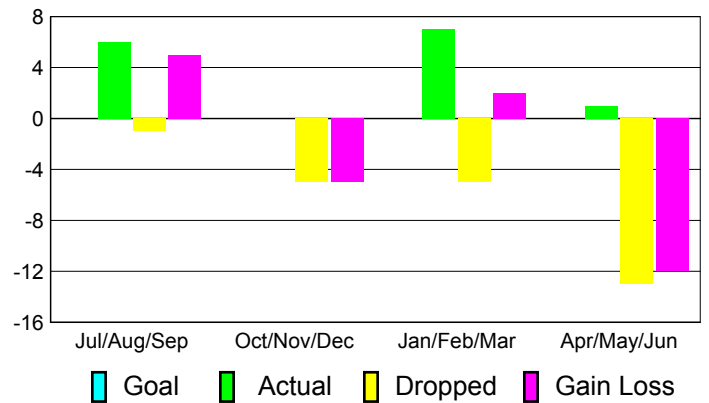

Membership Results 2010-2011

Goal, New, Dropped, Gain/Loss

Comparison of Membership Gain/Loss

Current Year Compared to the Previous Year