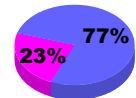

Apr/May/Jun

Legend: Male (Blue)

Legend: Female (Purple)